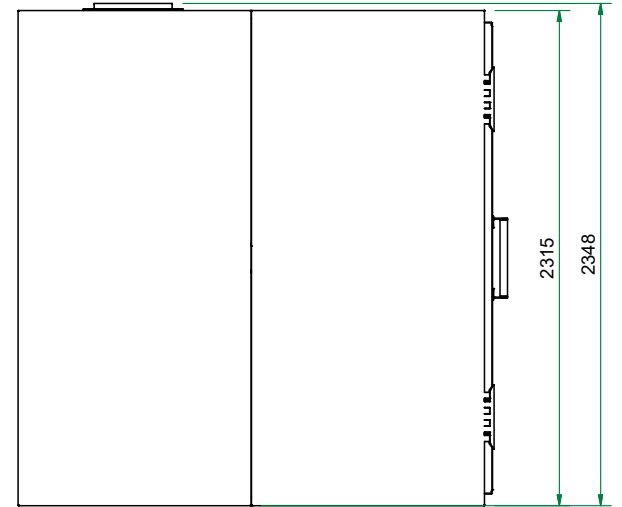

Heavy Honeycomb 465x465 (doorlaat 300x300)\_03

Top view

Front view

Left view

Title : Faraday cage 1172x2181		Scale 1 : 25	Designed : RvdB	Checked :	
Projectname : Faraday cage 1172x2181			Date : 30-11-2022	Date :	
Client :		Projection 	A3 Page	Project number:	Rev. 00
 WWW.HOLLANDSHIELDING.COM TELEFOON : +31 78 204 9000 FAX : +31 78 204 9008 E-MAIL : INFO@HOLLANDSHIELDING.COM				1 of 1	Drawing number